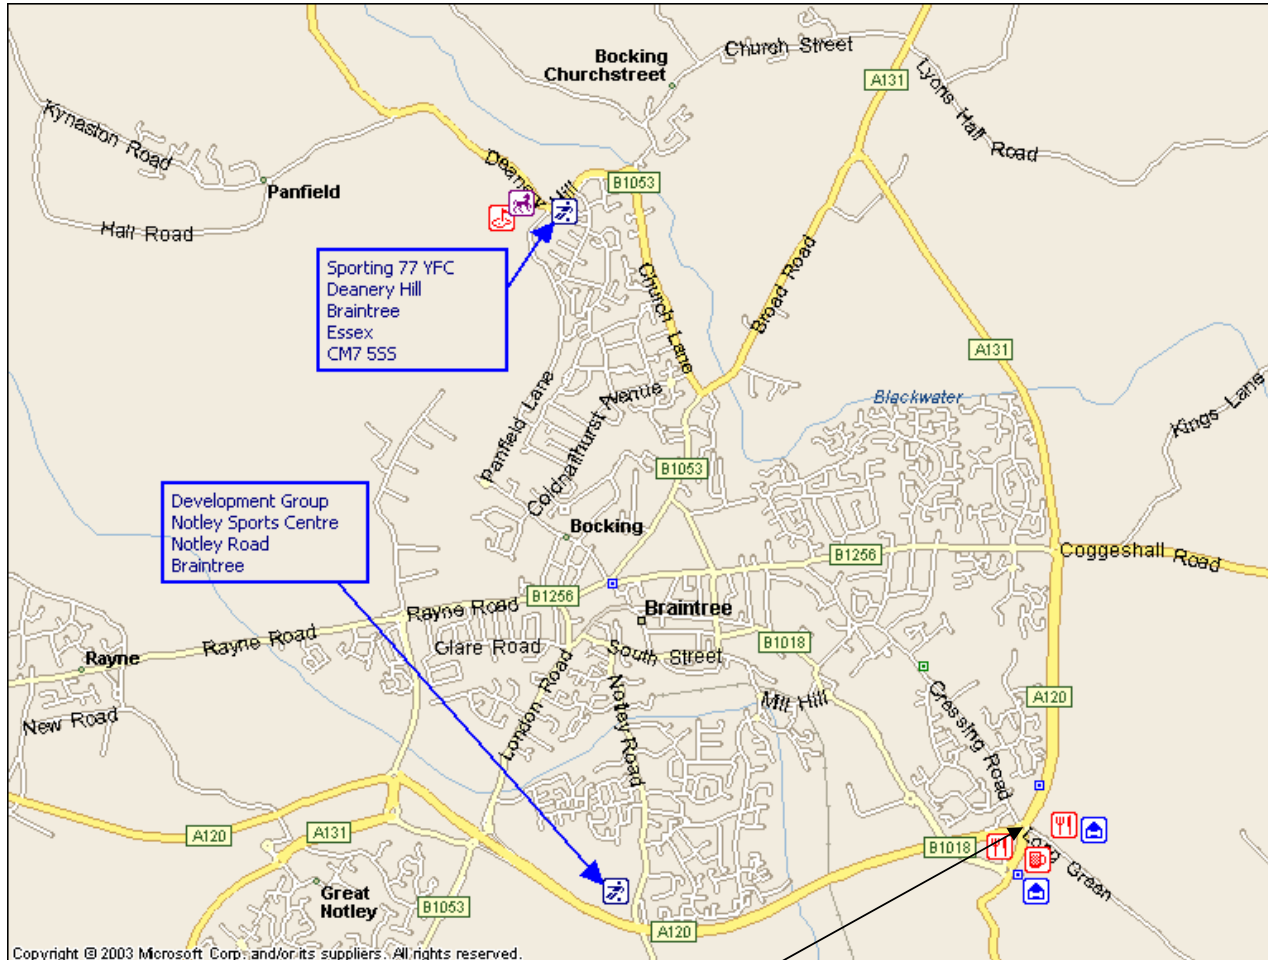

Sporting 77 YFC

Directions from McDonald's roundabout;

1. Join A120 heading south-west for 1.1 miles.
2. At the roundabout take the second exit onto the A131 for 1.5 miles.
3. At the roundabout take the first exit onto the B1053 (Broad Road) for 1 mile.
4. Turn right (North) onto B1053 (Church Lane) for 0.8 of a mile.
5. Turn left (West) onto B1053 for 0.3 of a mile.
6. The club will be on the left after (Churchill Road).

Sporting 77 YFC, Deanery Hill, Off Church Hill Road, Braintree, Essex, CM7 5SS